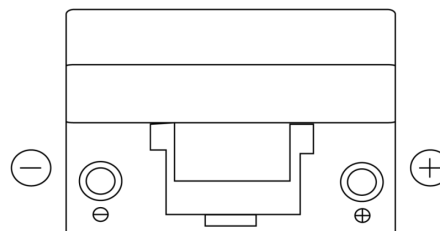

Product overview

Batteries for Cars

Excell EB954

| | |
|--------------------------------|---------------|
| Part number | EB954 |
| Technology | Flooded |
| EAN/GTIN | 3661024034456 |
| Voltage | 12 V |
| Capacity | 95.0 Ah |
| CCA | 760 A |
| Length | 306 mm |
| Width | 173 mm |
| Height | 222 mm |
| Box size | D31 |
| Polarity | ETN 0 |
| Terminal Type | EN taper post |
| Hold Down | Korean B1 |
| Weights (subject of variation) | 20.60 kg |

Polarity

Terminal Type

Hold Down

Design, features and specifications are subject to change without notice. We disclaim any representation or warranty, express or implied, concerning the data or recommendations, and in no event shall be liable for any loss or damage claimed to have arisen as a result. Some products may not be available in your local market.