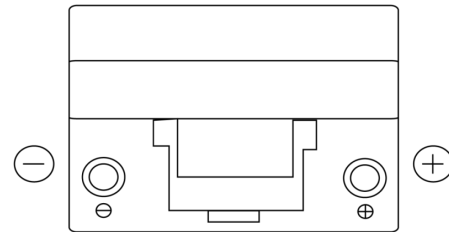

**Product overview**

Batteries for Cars

**Excell EB954**

Part number	EB954
Technology	Flooded
EAN/GTIN	3661024034456
Voltage	12 V
Capacity	95.0 Ah
CCA	760 A
Length	306 mm
Width	173 mm
Height	222 mm
Box size	D31
Polarity	ETN 0
Terminal Type	EN taper post
Hold Down	Korean B1
Weights (subject of variation)	20.60 kg

**Polarity**

**Terminal Type**

**Hold Down**

Design, features and specifications are subject to change without notice. We disclaim any representation or warranty, express or implied, concerning the data or recommendations, and in no event shall be liable for any loss or damage claimed to have arisen as a result. Some products may not be available in your local market.