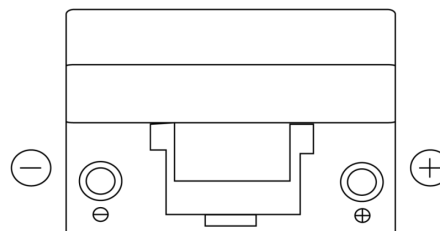

Product overview

Batteries for Cars

Excell EB954

Part number	EB954
Technology	Flooded
EAN/GTIN	3661024034456
Voltage	12 V
Capacity	95.0 Ah
CCA	760 A
Length	306 mm
Width	173 mm
Height	222 mm
Box size	D31
Polarity	ETN 0
Terminal Type	EN taper post
Hold Down	Korean B1
Weights (subject of variation)	20.60 kg

Polarity

Terminal Type

Hold Down

Design, features and specifications are subject to change without notice. We disclaim any representation or warranty, express or implied, concerning the data or recommendations, and in no event shall be liable for any loss or damage claimed to have arisen as a result. Some products may not be available in your local market.