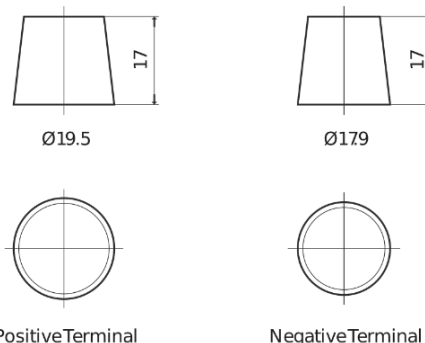

Terminal Type

Hold Down

Design, features and specifications are subject to change without notice. We disclaim any representation or warranty, express or implied, concerning the data or recommendations, and in no event shall be liable for any loss or damage claimed to have arisen as a result. Some products may not be available in your local market.