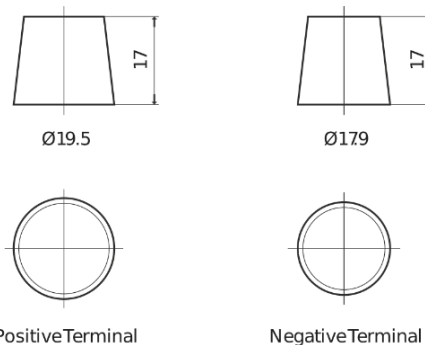

Terminal Type

Hold Down

Design, features and specifications are subject to change without notice. We disclaim any representation or warranty, express or implied, concerning the data or recommendations, and in no event shall be liable for any loss or damage claimed to have arisen as a result. Some products may not be available in your local market.