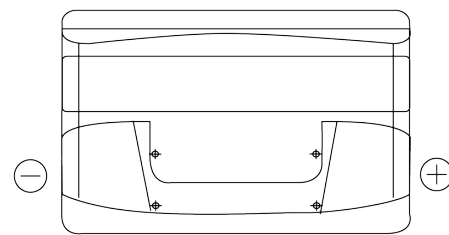

Product overview

Batteries for Cars

Excell EB950

Part number	EB950
Technology	Flooded
EAN/GTIN	3661024034586
Voltage	12 V
Capacity	95.0 Ah
CCA	800 A
Length	353 mm
Width	175 mm
Height	190 mm
Box size	L05
Polarity	ETN 0
Terminal Type	EN taper post
Hold Down	B13
Weights (subject of variation)	21.60 kg

Polarity

Terminal Type

Positive Terminal

Negative Terminal

Hold Down

Design, features and specifications are subject to change without notice. We disclaim any representation or warranty, express or implied, concerning the data or recommendations, and in no event shall be liable for any loss or damage claimed to have arisen as a result. Some products may not be available in your local market.