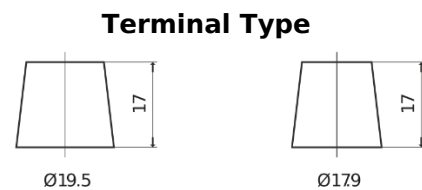

Product overview

Batteries for Trucks, Buses, Construction, Agriculture

StartPRO TG1803

Part number	TG1803
Technology	Flooded
EAN/GTIN	3661024055444
Voltage	12 V
Capacity	180 Ah
CCA	1000 A
Length	513 mm
Width	223 mm
Height	223 mm
Box size	D05
Polarity	ETN 3
Terminal Type	EN taper post
Hold Down	B0
Weights (subject of variation)	42.80 kg