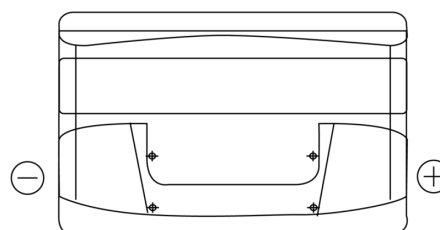

Product overview

Batteries for Cars

Excell EB950

Part number	EB950
Technology	Flooded
EAN/GTIN	3661024034586
Voltage	12 V
Capacity	95.0 Ah
CCA	800 A
Length	353 mm
Width	175 mm
Height	190 mm
Box size	L05
Polarity	ETN 0
Terminal Type	EN taper post
Hold Down	B13
Weights (subject of variation)	21.60 kg

Polarity

Terminal Type

Positive Terminal

Negative Terminal

Hold Down

Design, features and specifications are subject to change without notice. We disclaim any representation or warranty, express or implied, concerning the data or recommendations, and in no event shall be liable for any loss or damage claimed to have arisen as a result. Some products may not be available in your local market.