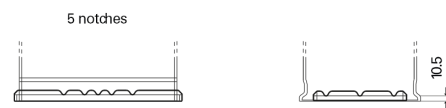

Product overview

Batteries for Cars

Excell EB852

Part number	EB852
Technology	Flooded
EAN/GTIN	3661024034661
Voltage	12 V
Capacity	85.0 Ah
CCA	760 A
Length	353 mm
Width	175 mm
Height	175 mm
Box size	LB5
Polarity	ETN 0
Terminal Type	EN taper post
Hold Down	B13
Weights (subject of variation)	19.40 kg

Polarity

Terminal Type

Positive Terminal Negative Terminal

Hold Down

Design, features and specifications are subject to change without notice. We disclaim any representation or warranty, express or implied, concerning the data or recommendations, and in no event shall be liable for any loss or damage claimed to have arisen as a result. Some products may not be available in your local market.