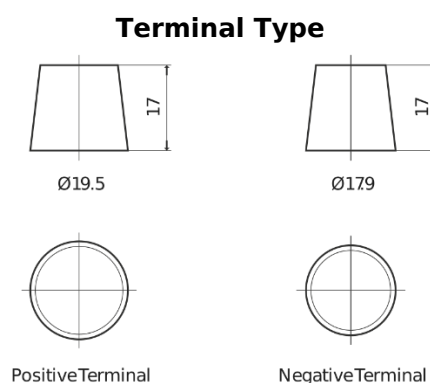

Product overview

Batteries for Trucks, Buses, Construction, Agriculture

StartPRO EG1803

Part number	EG1803
Technology	Flooded
EAN/GTIN	3661024035446
Voltage	12 V
Capacity	180 Ah
CCA	1000 A
Length	513 mm
Width	223 mm
Height	223 mm
Box size	D05
Polarity	ETN 3
Terminal Type	EN taper post
Hold Down	B0
Weights (subject of variation)	42.80 kg