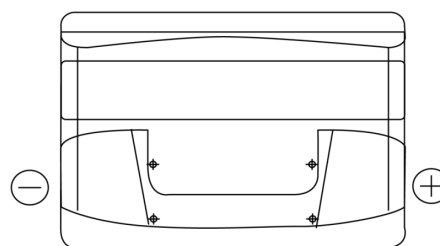

Product overview

Batteries for Cars

Excell EB800

Part number	EB800
Technology	Flooded
EAN/GTIN	3661024036443
Voltage	12 V
Capacity	80.0 Ah
CCA	640 A
Length	315 mm
Width	175 mm
Height	190 mm
Box size	L04
Polarity	ETN 0
Terminal Type	EN taper post
Hold Down	B13
Weights (subject of variation)	19.00 kg

Polarity

Terminal Type

Positive Terminal

Negative Terminal

Hold Down

Design, features and specifications are subject to change without notice. We disclaim any representation or warranty, express or implied, concerning the data or recommendations, and in no event shall be liable for any loss or damage claimed to have arisen as a result. Some products may not be available in your local market.