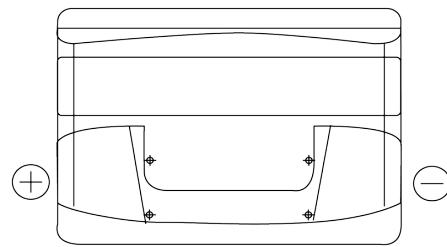

**Product overview**

Batteries for Cars

**Excell EB741**

Part number	EB741
Technology	Flooded
EAN/GTIN	3661024034562
Voltage	12 V
Capacity	74.0 Ah
CCA	680 A
Length	278 mm
Width	175 mm
Height	190 mm
Box size	L03
Polarity	ETN 1
Terminal Type	EN taper post
Hold Down	B13
Weights (subject of variation)	16.60 kg

**Polarity**

**Terminal Type**

Positive Terminal

Negative Terminal

**Hold Down**

Design, features and specifications are subject to change without notice. We disclaim any representation or warranty, express or implied, concerning the data or recommendations, and in no event shall be liable for any loss or damage claimed to have arisen as a result. Some products may not be available in your local market.