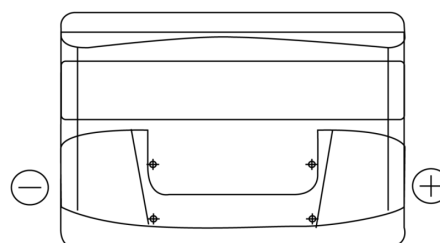

Product overview

Batteries for Cars

Excell EB712

Part number	EB712
Technology	Flooded
EAN/GTIN	3661024034647
Voltage	12 V
Capacity	71.0 Ah
CCA	670 A
Length	278 mm
Width	175 mm
Height	175 mm
Box size	LB3
Polarity	ETN 0
Terminal Type	EN taper post
Hold Down	B13
Weights (subject of variation)	15.30 kg

Polarity

Terminal Type

Hold Down

Design, features and specifications are subject to change without notice. We disclaim any representation or warranty, express or implied, concerning the data or recommendations, and in no event shall be liable for any loss or damage claimed to have arisen as a result. Some products may not be available in your local market.