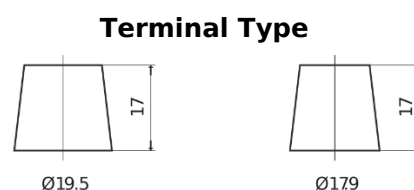

Product overview

Batteries for Marine and Leisure

Equipment ET1300

Part number	ET1300
Technology	Flooded
EAN/GTIN	3661024035880
Voltage	12 V
Capacity	180 Ah
Watt hour	1300 Wh
Length	513 mm
Width	223 mm
Height	223 mm
Box size	D05
Polarity	ETN 3
Terminal Type	EN taper post
Hold Down	B0
Weights (subject of variation)	49.70 kg