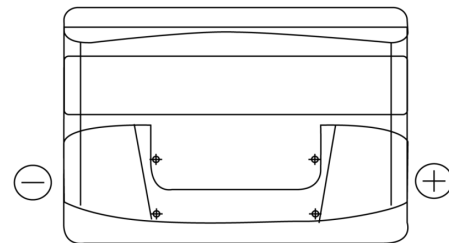

Product overview

Batteries for Cars

Excell EB712

Part number	EB712
Technology	Flooded
EAN/GTIN	3661024034647
Voltage	12 V
Capacity	71.0 Ah
CCA	670 A
Length	278 mm
Width	175 mm
Height	175 mm
Box size	LB3
Polarity	ETN 0
Terminal Type	EN taper post
Hold Down	B13
Weights (subject of variation)	15.30 kg

Polarity

Terminal Type

Hold Down

Design, features and specifications are subject to change without notice. We disclaim any representation or warranty, express or implied, concerning the data or recommendations, and in no event shall be liable for any loss or damage claimed to have arisen as a result. Some products may not be available in your local market.