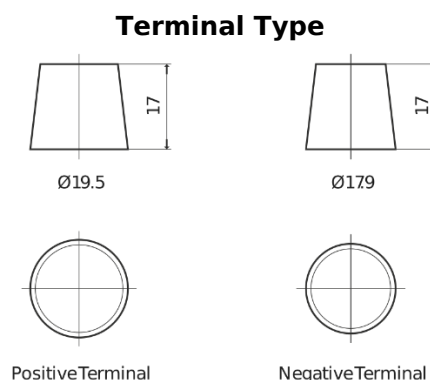

Product overview

Batteries for Trucks, Buses, Construction, Agriculture

StartPRO TG1553

Part number	TG1553
Technology	Flooded
EAN/GTIN	3661024056823
Voltage	12 V
Capacity	155 Ah
CCA	900 A
Length	513 mm
Width	223 mm
Height	223 mm
Box size	D05
Polarity	ETN 3
Terminal Type	EN taper post
Hold Down	B0
Weights (subject of variation)	40.20 kg