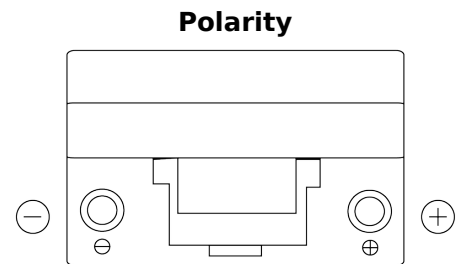

Product overview

Batteries for Cars

Excell EB704

| | |
|--------------------------------|---------------|
| Part number | EB704 |
| Technology | Flooded |
| EAN/GTIN | 3661024034432 |
| Voltage | 12 V |
| Capacity | 70.0 Ah |
| CCA | 540 A |
| Length | 270 mm |
| Width | 173 mm |
| Height | 222 mm |
| Box size | D26 |
| Polarity | ETN 0 |
| Terminal Type | EN taper post |
| Hold Down | Korean B1+B6 |
| Weights (subject of variation) | 16.10 kg |