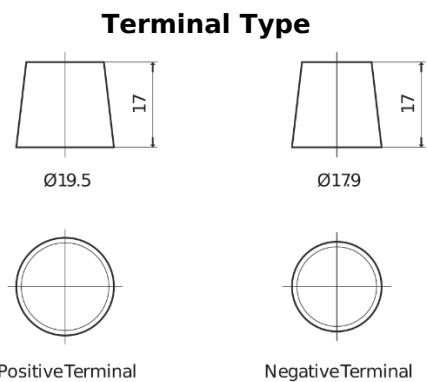

Product overview

Batteries for Cars

Excell EB704

| | |
|--------------------------------|---------------|
| Part number | EB704 |
| Technology | Flooded |
| EAN/GTIN | 3661024034432 |
| Voltage | 12 V |
| Capacity | 70.0 Ah |
| CCA | 540 A |
| Length | 270 mm |
| Width | 173 mm |
| Height | 222 mm |
| Box size | D26 |
| Polarity | ETN 0 |
| Terminal Type | EN taper post |
| Hold Down | Korean B1+B6 |
| Weights (subject of variation) | 16.10 kg |