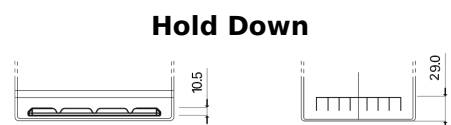

Product overview

Batteries for Cars

Excell EB704

| | |
|--------------------------------|---------------|
| Part number | EB704 |
| Technology | Flooded |
| EAN/GTIN | 3661024034432 |
| Voltage | 12 V |
| Capacity | 70.0 Ah |
| CCA | 540 A |
| Length | 270 mm |
| Width | 173 mm |
| Height | 222 mm |
| Box size | D26 |
| Polarity | ETN 0 |
| Terminal Type | EN taper post |
| Hold Down | Korean B1+B6 |
| Weights (subject of variation) | 16.10 kg |