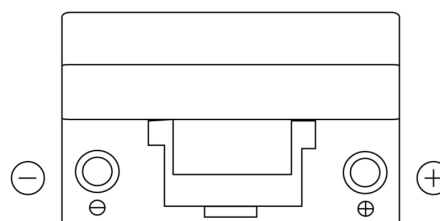

**Product overview**

Batteries for Cars

**Excell EB704**

Part number	EB704
Technology	Flooded
EAN/GTIN	3661024034432
Voltage	12 V
Capacity	70.0 Ah
CCA	540 A
Length	270 mm
Width	173 mm
Height	222 mm
Box size	D26
Polarity	ETN 0
Terminal Type	EN taper post
Hold Down	Korean B1+B6
Weights (subject of variation)	16.10 kg

**Polarity**

**Terminal Type**

**Hold Down**

Design, features and specifications are subject to change without notice. We disclaim any representation or warranty, express or implied, concerning the data or recommendations, and in no event shall be liable for any loss or damage claimed to have arisen as a result. Some products may not be available in your local market.