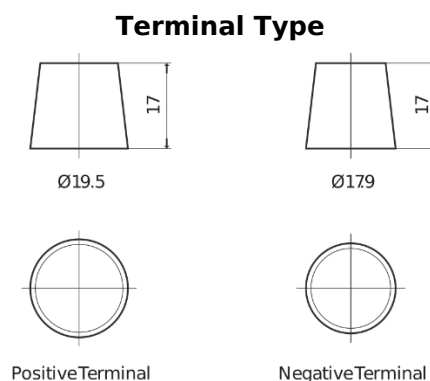

Product overview

Batteries for Marine and Leisure

Dual AGM EP1500

Part number	EP1500
Technology	AGM
EAN/GTIN	3661024035941
Voltage	12 V
Capacity	180 Ah
CCA	900 A
Watt hour	1500 Wh
Length	513 mm
Width	223 mm
Height	223 mm
Box size	D05
Polarity	ETN 3
Terminal Type	EN taper post
Hold Down	B0
Weights (subject of variation)	50.00 kg