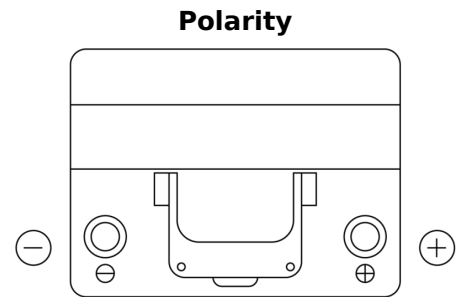

Product overview

Batteries for Cars

Excell EB604

Part number	EB604
Technology	Flooded
EAN/GTIN	3661024034418
Voltage	12 V
Capacity	60.0 Ah
CCA	480 A
Length	230 mm
Width	173 mm
Height	222 mm
Box size	D23
Polarity	ETN 0
Terminal Type	EN taper post
Hold Down	Korean B1
Weights (subject of variation)	14.60 kg