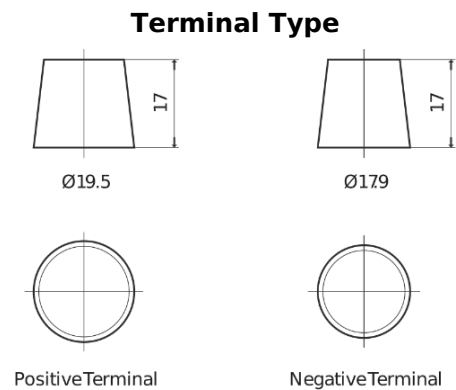

Product overview

Batteries for Cars

Excell EB604

Part number	EB604
Technology	Flooded
EAN/GTIN	3661024034418
Voltage	12 V
Capacity	60.0 Ah
CCA	480 A
Length	230 mm
Width	173 mm
Height	222 mm
Box size	D23
Polarity	ETN 0
Terminal Type	EN taper post
Hold Down	Korean B1
Weights (subject of variation)	14.60 kg