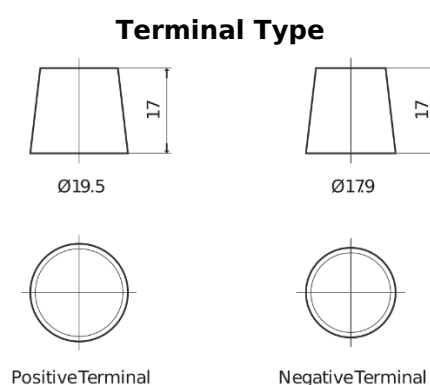

**Product overview**

Batteries for Trucks, Buses, Construction, Agriculture

**PowerPRO Agri&Construction EJ1523**

Part number	EJ1523
Technology	Flooded
EAN/GTIN	3661024036900
Voltage	12 V
Capacity	152 Ah
CCA	1130 A
Length	513 mm
Width	189 mm
Height	223 mm
Box size	D04
Polarity	ETN 3
Terminal Type	EN taper post
Hold Down	B0
Weights (subject of variation)	40.30 kg