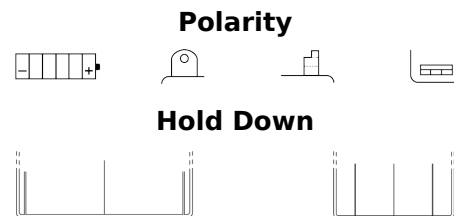

**Product overview**

Batteries for Motorcycles, ATVs, Snowmobiles, Garden

**Conventional EB5L-B**

Part number	EB5L-B
Technology	Flooded
EAN/GTIN	3661024033138
Voltage	12 V
Capacity	5.0 Ah
CCA	65 A
Length	120 mm
Width	60 mm
Height	130 mm
Box size	C38
Polarity	ETN 0
Terminal Type	M06
Hold Down	B0
Weights (subject of variation)	2.00 kg