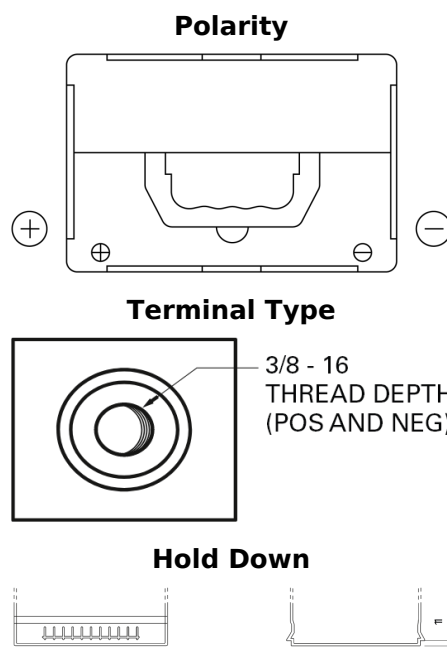

**Product overview**

Batteries for Cars

**Excell EB558**

Part number	EB558
Technology	Flooded
EAN/GTIN	3661024037419
Voltage	12 V
Capacity	55.0 Ah
CCA	620 A
Length	230 mm
Width	180 mm
Height	186 mm
Box size	G75
Polarity	ETN 1
Terminal Type	SAE S 3/8" side Terminal
Hold Down	B7
Weights (subject of variation)	14.20 kg