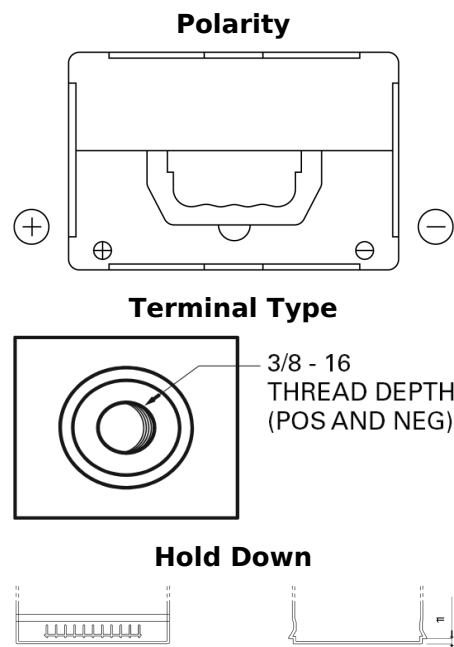

**Product overview**

Batteries for Cars

**Excell EB558**

Part number	EB558
Technology	Flooded
EAN/GTIN	3661024037419
Voltage	12 V
Capacity	55.0 Ah
CCA	620 A
Length	230 mm
Width	180 mm
Height	186 mm
Box size	G75
Polarity	ETN 1
Terminal Type	SAE S 3/8" side Terminal
Hold Down	B7
Weights (subject of variation)	14.20 kg