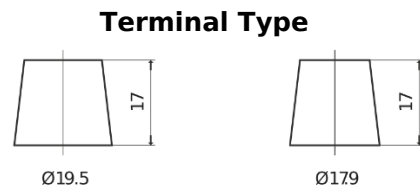

Product overview

Batteries for Trucks, Buses, Construction, Agriculture

PowerPRO Agri&Construction CJ1523

Part number	CJ1523
Technology	Flooded
EAN/GTIN	3661024016742
Voltage	12 V
Capacity	152 Ah
CCA	1130 A
Length	513 mm
Width	189 mm
Height	223 mm
Box size	D04
Polarity	ETN 3
Terminal Type	EN taper post
Hold Down	B0
Weights (subject of variation)	40.30 kg