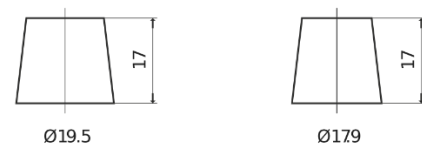

Product overview

Batteries for Cars

Plus CB454

Part number	CB454
Technology	Flooded
EAN/GTIN	3661024014373
Voltage	12 V
Capacity	45 Ah
CCA	330 A
Length	237 mm
Width	127 mm
Height	227 mm
Box size	B24
Polarity	ETN 0
Terminal Type	EN taper post
Hold Down	B0
Weights (subject of variation)	11.40 kg

Polarity

Terminal Type

Positive Terminal

Negative Terminal

Hold Down

Design, features and specifications are subject to change without notice. We disclaim any representation or warranty, express or implied, concerning the data or recommendations, and in no event shall be liable for any loss or damage claimed to have arisen as a result. Some products may not be available in your local market.