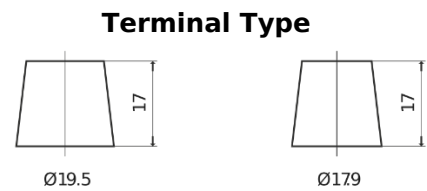

Product overview

Batteries for Trucks, Buses, Construction, Agriculture

PowerPRO TF1453

Part number	TF1453
Technology	Flooded
EAN/GTIN	3661024055307
Voltage	12 V
Capacity	145 Ah
CCA	900 A
Length	513 mm
Width	189 mm
Height	223 mm
Box size	D04
Polarity	ETN 3
Terminal Type	EN taper post
Hold Down	B0
Weights (subject of variation)	35.90 kg