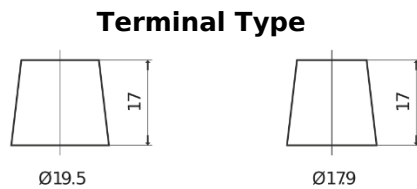

Product overview

Batteries for Trucks, Buses, Construction, Agriculture

PowerPRO FF1453

| | |
|--------------------------------|---------------|
| Part number | FF1453 |
| Technology | Flooded |
| EAN/GTIN | 3661024045308 |
| Voltage | 12 V |
| Capacity | 145 Ah |
| CCA | 900 A |
| Length | 513 mm |
| Width | 189 mm |
| Height | 223 mm |
| Box size | D04 |
| Polarity | ETN 3 |
| Terminal Type | EN taper post |
| Hold Down | B0 |
| Weights (subject of variation) | 35.90 kg |