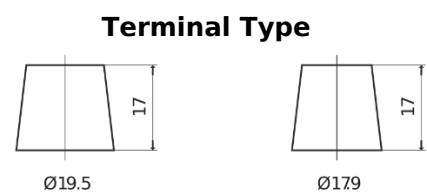

Product overview

Batteries for Trucks, Buses, Construction, Agriculture

PowerPRO CF1453

Part number	CF1453
Technology	Flooded
EAN/GTIN	3661024015301
Voltage	12 V
Capacity	145 Ah
CCA	900 A
Length	513 mm
Width	189 mm
Height	223 mm
Box size	D04
Polarity	ETN 3
Terminal Type	EN taper post
Hold Down	B0
Weights (subject of variation)	35.90 kg