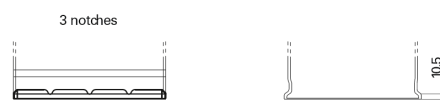

Product overview

Batteries for Cars

Excell EB451

Part number	EB451
Technology	Flooded
EAN/GTIN	3661024034487
Voltage	12 V
Capacity	45.0 Ah
CCA	330 A
Length	220 mm
Width	135 mm
Height	225 mm
Box size	E02
Polarity	ETN 1
Terminal Type	EN taper post
Hold Down	B1
Weights (subject of variation)	12.50 kg

Polarity

Terminal Type

Hold Down

Design, features and specifications are subject to change without notice. We disclaim any representation or warranty, express or implied, concerning the data or recommendations, and in no event shall be liable for any loss or damage claimed to have arisen as a result. Some products may not be available in your local market.