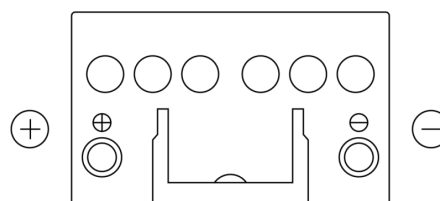

Product overview

Batteries for Cars

Excell EB451

Part number	EB451
Technology	Flooded
EAN/GTIN	3661024034487
Voltage	12 V
Capacity	45.0 Ah
CCA	330 A
Length	220 mm
Width	135 mm
Height	225 mm
Box size	E02
Polarity	ETN 1
Terminal Type	EN taper post
Hold Down	B1
Weights (subject of variation)	12.50 kg

Polarity

Terminal Type

Hold Down

Design, features and specifications are subject to change without notice. We disclaim any representation or warranty, express or implied, concerning the data or recommendations, and in no event shall be liable for any loss or damage claimed to have arisen as a result. Some products may not be available in your local market.