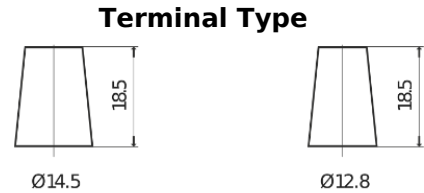

**Product overview**

Batteries for Cars

**Excell EB357**

Part number	EB357
Technology	Flooded
EAN/GTIN	3661024034340
Voltage	12 V
Capacity	35.0 Ah
CCA	240 A
Length	187 mm
Width	127 mm
Height	220 mm
Box size	B19
Polarity	ETN 1
Terminal Type	JIS taper post
Hold Down	B0
Weights (subject of variation)	8.90 kg