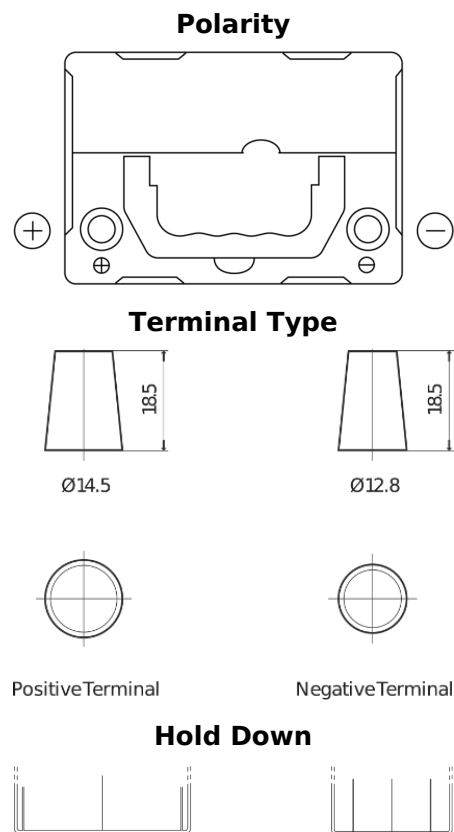

**Product overview**

Batteries for Cars

**Excell EB357**

Part number	EB357
Technology	Flooded
EAN/GTIN	3661024034340
Voltage	12 V
Capacity	35.0 Ah
CCA	240 A
Length	187 mm
Width	127 mm
Height	220 mm
Box size	B19
Polarity	ETN 1
Terminal Type	JIS taper post
Hold Down	B0
Weights (subject of variation)	8.90 kg