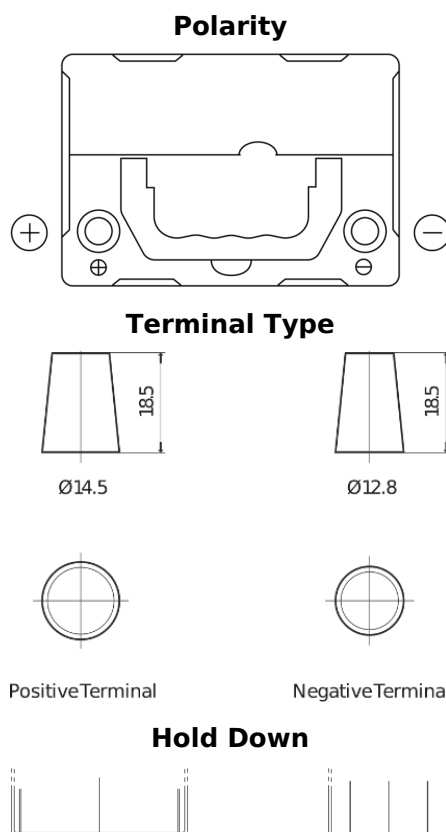

Product overview

Batteries for Cars

Excell EB357

Part number	EB357
Technology	Flooded
EAN/GTIN	3661024034340
Voltage	12 V
Capacity	35.0 Ah
CCA	240 A
Length	187 mm
Width	127 mm
Height	220 mm
Box size	B19
Polarity	ETN 1
Terminal Type	JIS taper post
Hold Down	B0
Weights (subject of variation)	8.90 kg