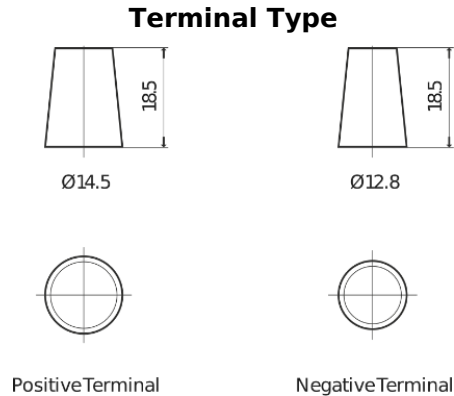

Product overview

Batteries for Cars

Excell EB356

Part number	EB356
Technology	Flooded
EAN/GTIN	3661024034333
Voltage	12 V
Capacity	35.0 Ah
CCA	240 A
Length	187 mm
Width	127 mm
Height	220 mm
Box size	B19
Polarity	ETN 0
Terminal Type	JIS taper post
Hold Down	B0
Weights (subject of variation)	8.90 kg