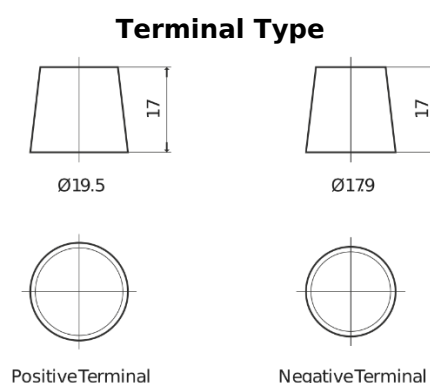

Product overview

Batteries for Trucks, Buses, Construction, Agriculture

StartPRO TG1203

Part number	TG1203
Technology	Flooded
EAN/GTIN	3661024056816
Voltage	12 V
Capacity	120 Ah
CCA	680 A
Length	513 mm
Width	189 mm
Height	223 mm
Box size	D04
Polarity	ETN 3
Terminal Type	EN taper post
Hold Down	B0
Weights (subject of variation)	32.50 kg