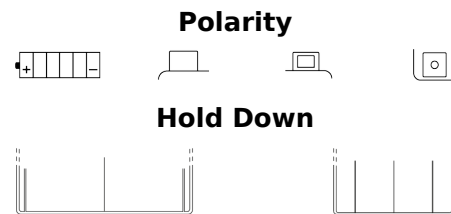

**Product overview**

Batteries for Motorcycles, ATVs, Snowmobiles, Garden

**Conventional EB14-A2**

Part number	EB14-A2
Technology	Flooded
EAN/GTIN	3661024033404
Voltage	12 V
Capacity	14.0 Ah
CCA	145 A
Length	135 mm
Width	90 mm
Height	165 mm
Box size	C49
Polarity	ETN 1
Terminal Type	M08
Hold Down	B0
Weights (subject of variation)	4.60 kg