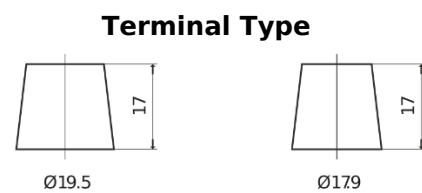

Product overview

Batteries for Trucks, Buses, Construction, Agriculture

StartPRO EG1203

Part number	EG1203
Technology	Flooded
EAN/GTIN	3661024036993
Voltage	12 V
Capacity	120 Ah
CCA	680 A
Length	513 mm
Width	189 mm
Height	223 mm
Box size	D04
Polarity	ETN 3
Terminal Type	EN taper post
Hold Down	B0
Weights (subject of variation)	32.50 kg