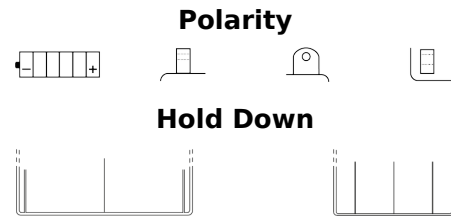

Product overview

Batteries for Motorcycles, ATVs, Snowmobiles, Garden

Conventional 12N24-3A

| | |
|--------------------------------|---------------|
| Part number | 12N24-3A |
| Technology | Flooded |
| EAN/GTIN | 3661024033541 |
| Voltage | 12 V |
| Capacity | 24.0 Ah |
| CCA | 220 A |
| Length | 185 mm |
| Width | 125 mm |
| Height | 175 mm |
| Box size | C67 |
| Polarity | ETN 0 |
| Terminal Type | M03 |
| Hold Down | B0 |
| Weights (subject of variation) | 8.00 kg |