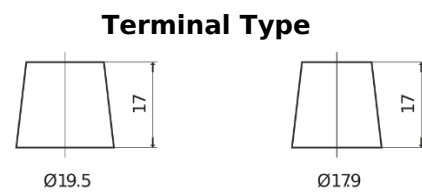

Product overview

Batteries for Trucks, Buses, Construction, Agriculture

PowerPRO EF1250

Part number	EF1250
Technology	Flooded
EAN/GTIN	3661024037945
Voltage	12 V
Capacity	125 Ah
CCA	850 A
Length	349 mm
Width	175 mm
Height	285 mm
Box size	D03
Polarity	ETN 0
Terminal Type	EN taper post
Hold Down	B0
Weights (subject of variation)	31.00 kg