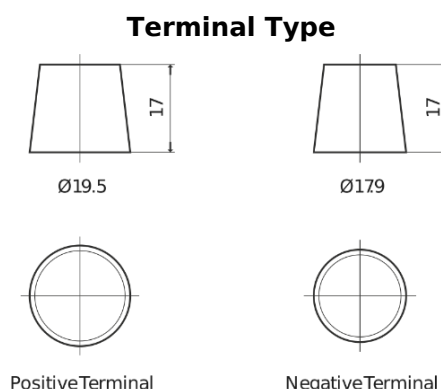

Product overview

Batteries for Cars

Premium EA955

Part number	EA955
Technology	Flooded
EAN/GTIN	3661024034197
Voltage	12 V
Capacity	95.0 Ah
CCA	800 A
Length	306 mm
Width	173 mm
Height	222 mm
Box size	D31
Polarity	ETN 1
Terminal Type	EN taper post
Hold Down	Korean B1
Weights (subject of variation)	21.40 kg