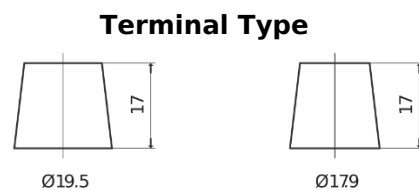

Product overview

Batteries for Cars

Premium EA954

Part number	EA954
Technology	Flooded
EAN/GTIN	3661024034180
Voltage	12 V
Capacity	95.0 Ah
CCA	800 A
Length	306 mm
Width	173 mm
Height	222 mm
Box size	D31
Polarity	ETN 0
Terminal Type	EN taper post
Hold Down	Korean B1
Weights (subject of variation)	21.40 kg