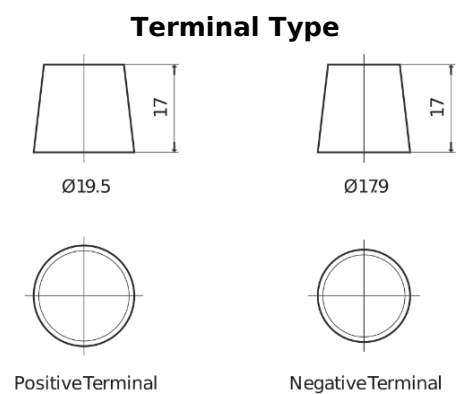

**Product overview**

Batteries for Cars

**Premium EA954**

Part number	EA954
Technology	Flooded
EAN/GTIN	3661024034180
Voltage	12 V
Capacity	95.0 Ah
CCA	800 A
Length	306 mm
Width	173 mm
Height	222 mm
Box size	D31
Polarity	ETN 0
Terminal Type	EN taper post
Hold Down	Korean B1
Weights (subject of variation)	21.40 kg