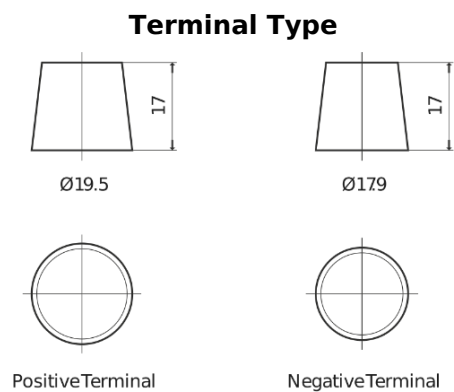

**Product overview**

Batteries for Cars

**Premium EA954**

Part number	EA954
Technology	Flooded
EAN/GTIN	3661024034180
Voltage	12 V
Capacity	95.0 Ah
CCA	800 A
Length	306 mm
Width	173 mm
Height	222 mm
Box size	D31
Polarity	ETN 0
Terminal Type	EN taper post
Hold Down	Korean B1
Weights (subject of variation)	21.40 kg