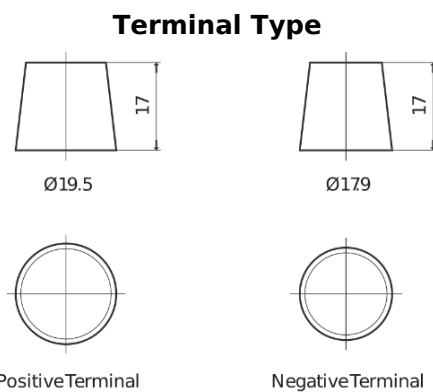

**Product overview**

Batteries for Cars

**Premium EA954**

Part number	EA954
Technology	Flooded
EAN/GTIN	3661024034180
Voltage	12 V
Capacity	95.0 Ah
CCA	800 A
Length	306 mm
Width	173 mm
Height	222 mm
Box size	D31
Polarity	ETN 0
Terminal Type	EN taper post
Hold Down	Korean B1
Weights (subject of variation)	21.40 kg