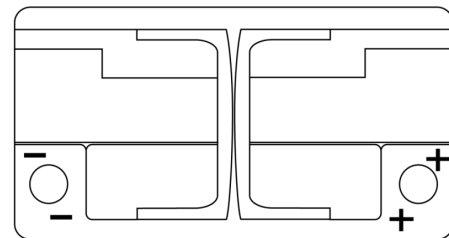

**Product overview**

Batteries for Cars

**Premium EA900**

Part number	EA900
Technology	Flooded
EAN/GTIN	3661024036450
Voltage	12 V
Capacity	90.0 Ah
CCA	720 A
Length	315 mm
Width	175 mm
Height	190 mm
Box size	L04
Polarity	ETN 0
Terminal Type	EN taper post
Hold Down	B13
Weights (subject of variation)	19.70 kg

**Polarity**

**Terminal Type**

Positive Terminal

Negative Terminal

**Hold Down**

Design, features and specifications are subject to change without notice. We disclaim any representation or warranty, express or implied, concerning the data or recommendations, and in no event shall be liable for any loss or damage claimed to have arisen as a result. Some products may not be available in your local market.