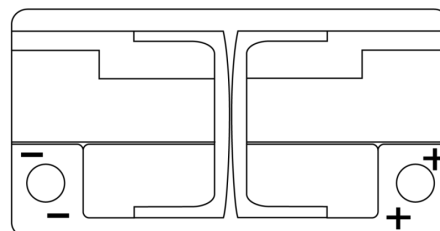

**Product overview**

Batteries for Cars

**Premium EA852**

Part number	EA852
Technology	Flooded
EAN/GTIN	3661024034296
Voltage	12 V
Capacity	85.0 Ah
CCA	800 A
Length	315 mm
Width	175 mm
Height	175 mm
Box size	LB4
Polarity	ETN 0
Terminal Type	EN taper post
Hold Down	B13
Weights (subject of variation)	18.60 kg

**Polarity**

**Terminal Type**

**Hold Down**

Design, features and specifications are subject to change without notice. We disclaim any representation or warranty, express or implied, concerning the data or recommendations, and in no event shall be liable for any loss or damage claimed to have arisen as a result. Some products may not be available in your local market.