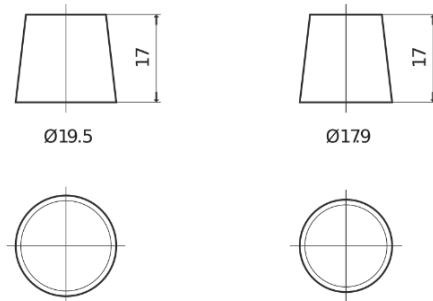

**Product overview**

Batteries for Cars

**Premium EA770**

Part number	EA770
Technology	Flooded
EAN/GTIN	3661024034241
Voltage	12 V
Capacity	77.0 Ah
CCA	760 A
Length	278 mm
Width	175 mm
Height	190 mm
Box size	L03
Polarity	ETN 0
Terminal Type	EN taper post
Hold Down	B13
Weights (subject of variation)	17.50 kg

**Polarity**

**Terminal Type**

Positive Terminal

Negative Terminal

**Hold Down**

Design, features and specifications are subject to change without notice. We disclaim any representation or warranty, express or implied, concerning the data or recommendations, and in no event shall be liable for any loss or damage claimed to have arisen as a result. Some products may not be available in your local market.