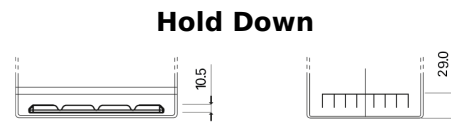

**Product overview**

Batteries for Cars

**Premium EA755**

Part number	EA755
Technology	Flooded
EAN/GTIN	3661024034173
Voltage	12 V
Capacity	75.0 Ah
CCA	630 A
Length	270 mm
Width	173 mm
Height	222 mm
Box size	D26
Polarity	ETN 1
Terminal Type	EN taper post
Hold Down	Korean B1+B6
Weights (subject of variation)	17.40 kg