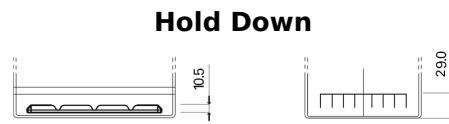

**Product overview**

Batteries for Cars

**Premium EA755**

Part number	EA755
Technology	Flooded
EAN/GTIN	3661024034173
Voltage	12 V
Capacity	75.0 Ah
CCA	630 A
Length	270 mm
Width	173 mm
Height	222 mm
Box size	D26
Polarity	ETN 1
Terminal Type	EN taper post
Hold Down	Korean B1+B6
Weights (subject of variation)	17.40 kg