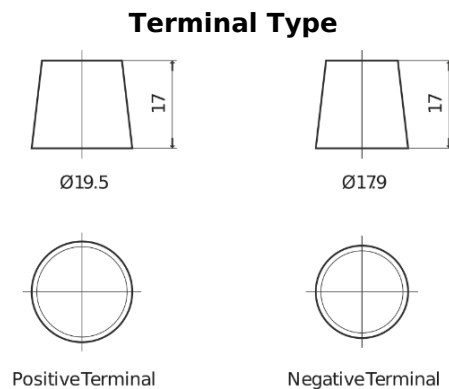

**Product overview**

Batteries for Cars

**Premium EA755**

Part number	EA755
Technology	Flooded
EAN/GTIN	3661024034173
Voltage	12 V
Capacity	75.0 Ah
CCA	630 A
Length	270 mm
Width	173 mm
Height	222 mm
Box size	D26
Polarity	ETN 1
Terminal Type	EN taper post
Hold Down	Korean B1+B6
Weights (subject of variation)	17.40 kg