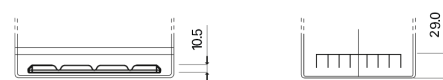

**Product overview**

Batteries for Cars

**Premium EA754**

Part number	EA754
Technology	Flooded
EAN/GTIN	3661024034166
Voltage	12 V
Capacity	75.0 Ah
CCA	630 A
Length	270 mm
Width	173 mm
Height	222 mm
Box size	D26
Polarity	ETN 0
Terminal Type	EN taper post
Hold Down	Korean B1+B6
Weights (subject of variation)	17.40 kg

**Polarity**

**Terminal Type**

Positive Terminal

Negative Terminal

**Hold Down**

Design, features and specifications are subject to change without notice. We disclaim any representation or warranty, express or implied, concerning the data or recommendations, and in no event shall be liable for any loss or damage claimed to have arisen as a result. Some products may not be available in your local market.