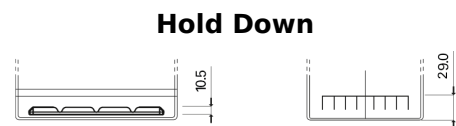

**Product overview**

Batteries for Cars

**Premium EA754**

Part number	EA754
Technology	Flooded
EAN/GTIN	3661024034166
Voltage	12 V
Capacity	75.0 Ah
CCA	630 A
Length	270 mm
Width	173 mm
Height	222 mm
Box size	D26
Polarity	ETN 0
Terminal Type	EN taper post
Hold Down	Korean B1+B6
Weights (subject of variation)	17.40 kg