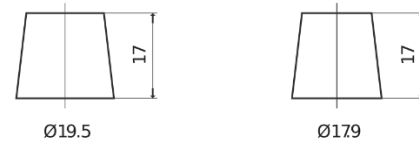

**Product overview**

Batteries for Cars

**Premium EA754**

Part number	EA754
Technology	Flooded
EAN/GTIN	3661024034166
Voltage	12 V
Capacity	75.0 Ah
CCA	630 A
Length	270 mm
Width	173 mm
Height	222 mm
Box size	D26
Polarity	ETN 0
Terminal Type	EN taper post
Hold Down	Korean B1+B6
Weights (subject of variation)	17.40 kg

**Polarity**

**Terminal Type**

Positive Terminal

Negative Terminal

**Hold Down**

Design, features and specifications are subject to change without notice. We disclaim any representation or warranty, express or implied, concerning the data or recommendations, and in no event shall be liable for any loss or damage claimed to have arisen as a result. Some products may not be available in your local market.