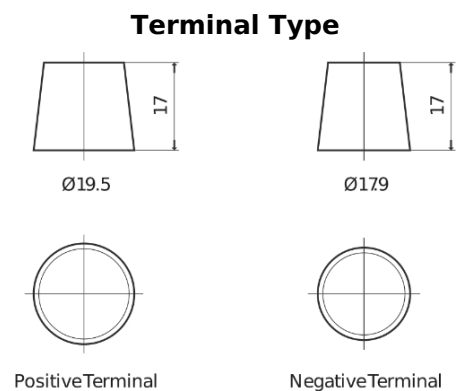

**Product overview**

Batteries for Cars

**Premium EA754**

Part number	EA754
Technology	Flooded
EAN/GTIN	3661024034166
Voltage	12 V
Capacity	75.0 Ah
CCA	630 A
Length	270 mm
Width	173 mm
Height	222 mm
Box size	D26
Polarity	ETN 0
Terminal Type	EN taper post
Hold Down	Korean B1+B6
Weights (subject of variation)	17.40 kg