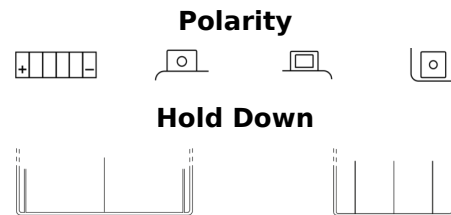

**Product overview**

Batteries for Motorcycles, ATVs, Snowmobiles, Garden

**AGM Ready AGM12-15**

Part number	AGM12-15
Technology	AGM
EAN/GTIN	3661024038133
Voltage	12 V
Capacity	14.0 Ah
CCA	215 A
Length	150 mm
Width	90 mm
Height	160 mm
Box size	C57
Polarity	ETN 1
Terminal Type	M04
Hold Down	B0
Weights (subject of variation)	5.00 kg