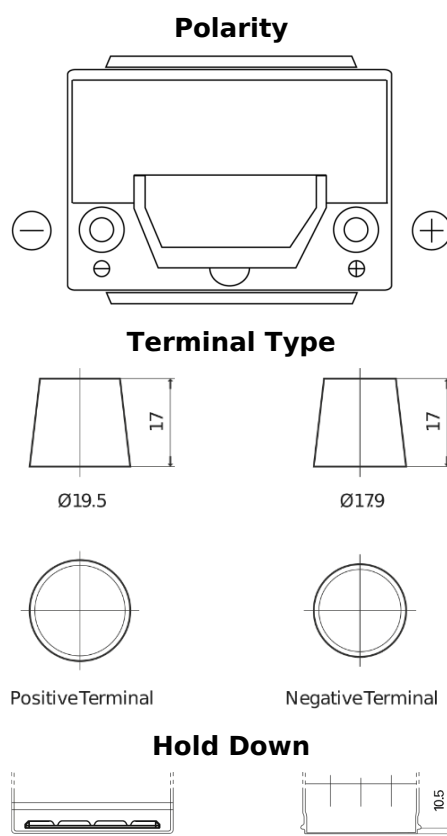

Product overview

Batteries for Cars

Premium EA654

Part number	EA654
Technology	Flooded
EAN/GTIN	3661024034142
Voltage	12 V
Capacity	65.0 Ah
CCA	580 A
Length	230 mm
Width	173 mm
Height	222 mm
Box size	D23
Polarity	ETN 0
Terminal Type	EN taper post
Hold Down	Korean B1
Weights (subject of variation)	16.00 kg