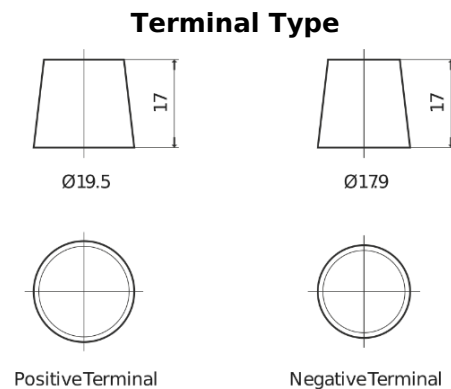

Product overview

Batteries for Cars

Premium EA654

Part number	EA654
Technology	Flooded
EAN/GTIN	3661024034142
Voltage	12 V
Capacity	65.0 Ah
CCA	580 A
Length	230 mm
Width	173 mm
Height	222 mm
Box size	D23
Polarity	ETN 0
Terminal Type	EN taper post
Hold Down	Korean B1
Weights (subject of variation)	16.00 kg