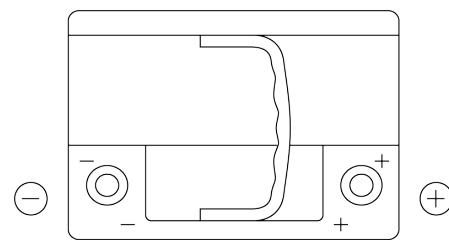

**Product overview**

Batteries for Cars

**Premium EA640**

Part number	EA640
Technology	Flooded
EAN/GTIN	3661024034227
Voltage	12 V
Capacity	64.0 Ah
CCA	640 A
Length	242 mm
Width	175 mm
Height	190 mm
Box size	L02
Polarity	ETN 0
Terminal Type	EN taper post
Hold Down	B13
Weights (subject of variation)	14.90 kg

**Polarity**

**Terminal Type**

Positive Terminal

Negative Terminal

**Hold Down**

Design, features and specifications are subject to change without notice. We disclaim any representation or warranty, express or implied, concerning the data or recommendations, and in no event shall be liable for any loss or damage claimed to have arisen as a result. Some products may not be available in your local market.