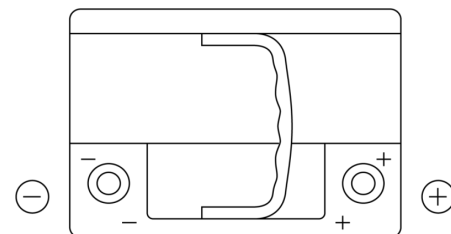

**Product overview**

Batteries for Cars

**Premium EA612**

Part number	EA612
Technology	Flooded
EAN/GTIN	3661024034272
Voltage	12 V
Capacity	61.0 Ah
CCA	600 A
Length	242 mm
Width	175 mm
Height	175 mm
Box size	LB2
Polarity	ETN 0
Terminal Type	EN taper post
Hold Down	B13
Weights (subject of variation)	14.00 kg

**Polarity**

**Terminal Type**

Positive Terminal

Negative Terminal

**Hold Down**

Design, features and specifications are subject to change without notice. We disclaim any representation or warranty, express or implied, concerning the data or recommendations, and in no event shall be liable for any loss or damage claimed to have arisen as a result. Some products may not be available in your local market.