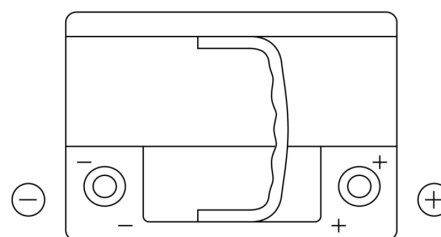

**Product overview**

Batteries for Cars

**Premium EA612**

Part number	EA612
Technology	Flooded
EAN/GTIN	3661024034272
Voltage	12 V
Capacity	61.0 Ah
CCA	600 A
Length	242 mm
Width	175 mm
Height	175 mm
Box size	LB2
Polarity	ETN 0
Terminal Type	EN taper post
Hold Down	B13
Weights (subject of variation)	14.00 kg

**Polarity**

**Terminal Type**

**Hold Down**

Design, features and specifications are subject to change without notice. We disclaim any representation or warranty, express or implied, concerning the data or recommendations, and in no event shall be liable for any loss or damage claimed to have arisen as a result. Some products may not be available in your local market.