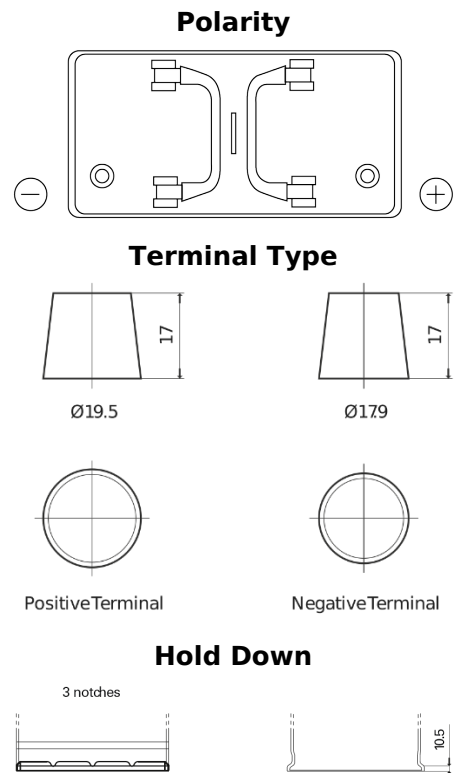

**Product overview**

Batteries for Trucks, Buses, Construction, Agriculture

**PowerPRO TF1202**

Part number	TF1202
Technology	Flooded
EAN/GTIN	3661024055277
Voltage	12 V
Capacity	120 Ah
CCA	870 A
Length	349 mm
Width	175 mm
Height	235 mm
Box size	D02
Polarity	ETN 0
Terminal Type	EN taper post
Hold Down	B1
Weights (subject of variation)	27.50 kg