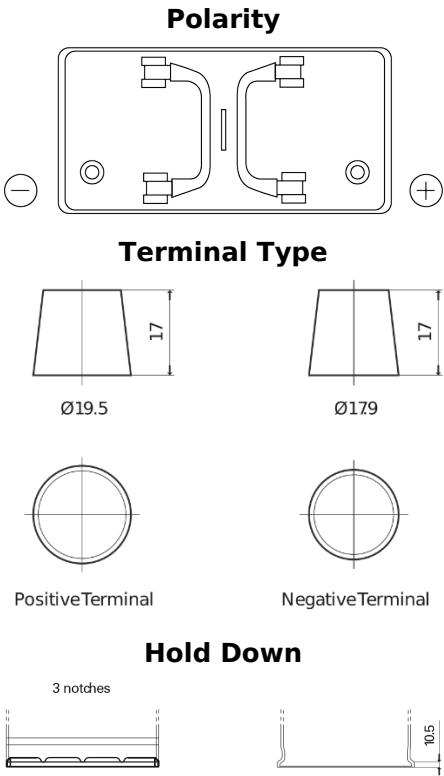

Product overview

Batteries for Trucks, Buses, Construction, Agriculture

PowerPRO FF1202

Part number	FF1202
Technology	Flooded
EAN/GTIN	3661024045278
Voltage	12 V
Capacity	120 Ah
CCA	870 A
Length	349 mm
Width	175 mm
Height	235 mm
Box size	D02
Polarity	ETN 0
Terminal Type	EN taper post
Hold Down	B1
Weights (subject of variation)	27.50 kg