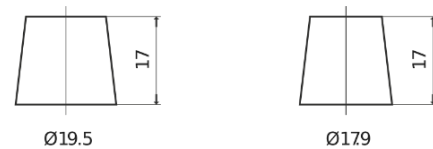

Product overview

Batteries for Cars

Premium EA472

Part number	EA472
Technology	Flooded
EAN/GTIN	3661024034265
Voltage	12 V
Capacity	47.0 Ah
CCA	450 A
Length	207 mm
Width	175 mm
Height	175 mm
Box size	LB1
Polarity	ETN 0
Terminal Type	EN taper post
Hold Down	B13
Weights (subject of variation)	11.40 kg

Polarity

Terminal Type

Positive Terminal

Negative Terminal

Hold Down

Design, features and specifications are subject to change without notice. We disclaim any representation or warranty, express or implied, concerning the data or recommendations, and in no event shall be liable for any loss or damage claimed to have arisen as a result. Some products may not be available in your local market.