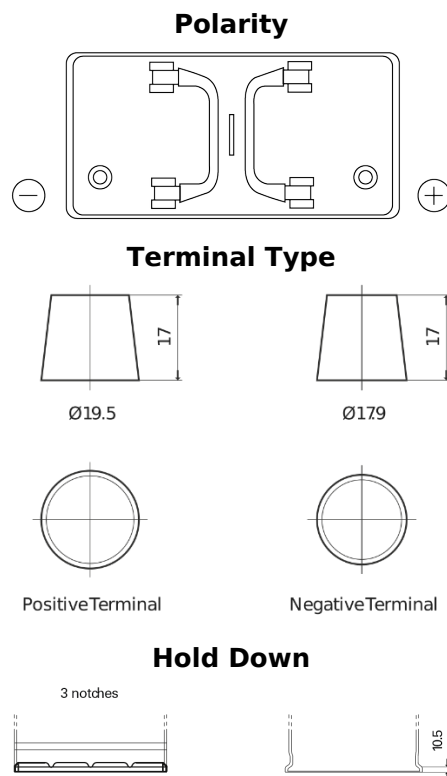

Product overview

Batteries for Trucks, Buses, Construction, Agriculture

PowerPRO EF1202

Part number	EF1202
Technology	Flooded
EAN/GTIN	3661024035279
Voltage	12 V
Capacity	120 Ah
CCA	870 A
Length	349 mm
Width	175 mm
Height	235 mm
Box size	D02
Polarity	ETN 0
Terminal Type	EN taper post
Hold Down	B1
Weights (subject of variation)	27.50 kg