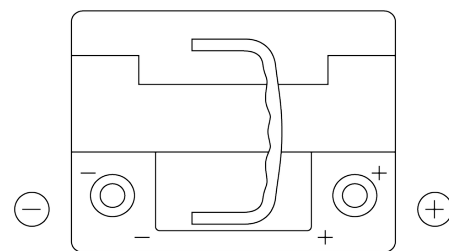

**Product overview**

Batteries for Cars

**Premium EA472**

Part number	EA472
Technology	Flooded
EAN/GTIN	3661024034265
Voltage	12 V
Capacity	47.0 Ah
CCA	450 A
Length	207 mm
Width	175 mm
Height	175 mm
Box size	LB1
Polarity	ETN 0
Terminal Type	EN taper post
Hold Down	B13
Weights (subject of variation)	11.40 kg

**Polarity**

**Terminal Type**

Positive Terminal

Negative Terminal

**Hold Down**

Design, features and specifications are subject to change without notice. We disclaim any representation or warranty, express or implied, concerning the data or recommendations, and in no event shall be liable for any loss or damage claimed to have arisen as a result. Some products may not be available in your local market.