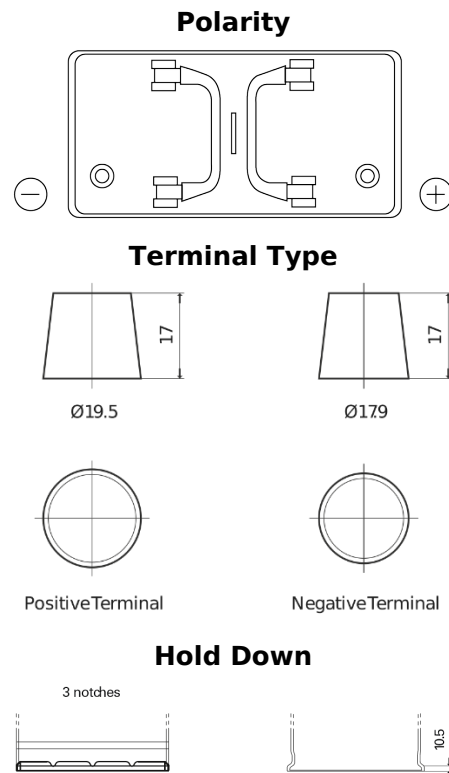

Product overview

Batteries for Trucks, Buses, Construction, Agriculture

PowerPRO CF1202

Part number	CF1202
Technology	Flooded
EAN/GTIN	3661024015271
Voltage	12 V
Capacity	120 Ah
CCA	870 A
Length	349 mm
Width	175 mm
Height	235 mm
Box size	D02
Polarity	ETN 0
Terminal Type	EN taper post
Hold Down	B1
Weights (subject of variation)	27.50 kg