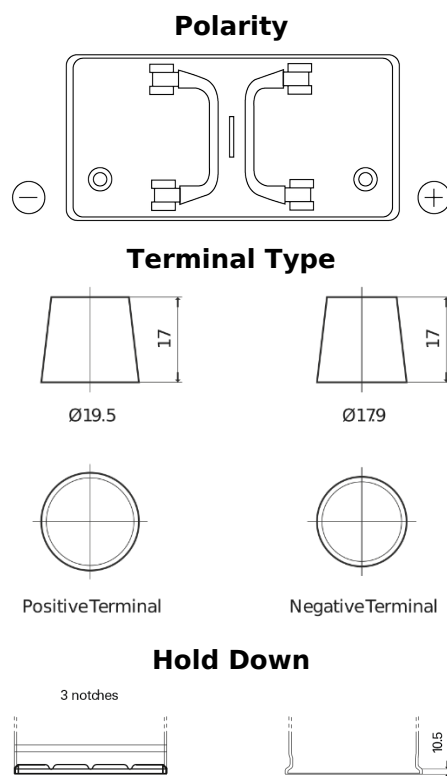

Product overview

Batteries for Trucks, Buses, Construction, Agriculture

PowerPRO CF1202

Part number	CF1202
Technology	Flooded
EAN/GTIN	3661024015271
Voltage	12 V
Capacity	120 Ah
CCA	870 A
Length	349 mm
Width	175 mm
Height	235 mm
Box size	D02
Polarity	ETN 0
Terminal Type	EN taper post
Hold Down	B1
Weights (subject of variation)	27.50 kg