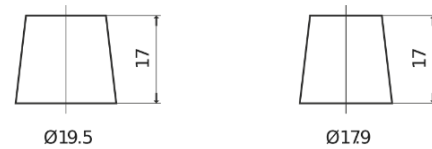

Terminal Type