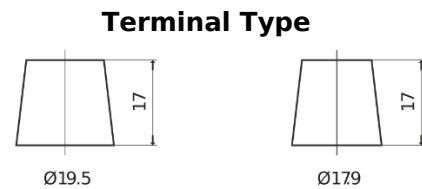

Product overview

Batteries for Marine and Leisure

Dual ER550

| | |
|--------------------------------|---------------|
| Part number | ER550 |
| Technology | Flooded |
| EAN/GTIN | 3661024035989 |
| Voltage | 12 V |
| Capacity | 115 Ah |
| CCA | 760 A |
| Watt hour | 550 Wh |
| Length | 349 mm |
| Width | 175 mm |
| Height | 235 mm |
| Box size | D02 |
| Polarity | ETN 1 |
| Terminal Type | EN taper post |
| Hold Down | B0 |
| Weights (subject of variation) | 27.80 kg |