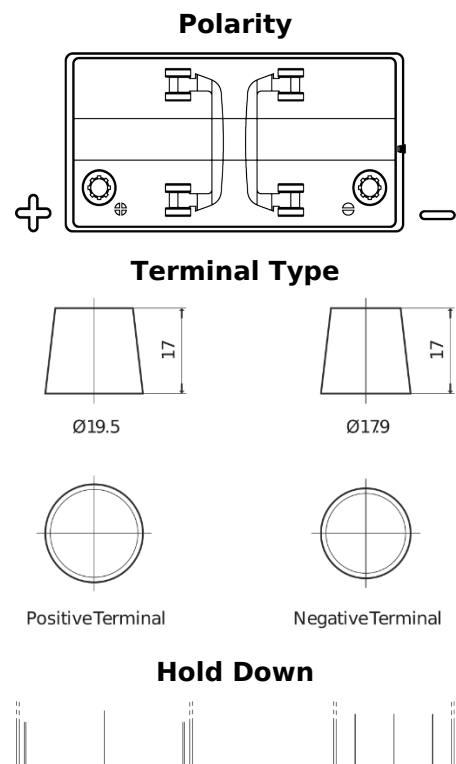

Product overview

Batteries for Marine and Leisure

Start EN850

| | |
|--------------------------------|---------------|
| Part number | EN850 |
| Technology | Flooded |
| EAN/GTIN | 3661024036078 |
| Voltage | 12 V |
| Capacity | 110 Ah |
| CCA | 750 A |
| MCA | 850 |
| Length | 349 mm |
| Width | 175 mm |
| Height | 235 mm |
| Box size | D02 |
| Polarity | ETN 1 |
| Terminal Type | EN taper post |
| Hold Down | B0 |
| Weights (subject of variation) | 25.40 kg |