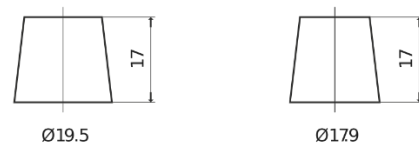

**Product overview**

Batteries for Trucks, Buses, Construction, Agriculture

**Endurance+PRO Gel ED851T**

Part number	ED851T
Technology	GEL
EAN/GTIN	3661024037884
Voltage	12 V
Capacity	85 Ah
CCA	350 A
Length	349 mm
Width	175 mm
Height	235 mm
Box size	D02
Polarity	ETN 1
Terminal Type	EN taper post
Hold Down	B0
Weights (subject of variation)	29.50 kg

**Polarity**

**Terminal Type**

Positive Terminal

Negative Terminal

**Hold Down**

Design, features and specifications are subject to change without notice. We disclaim any representation or warranty, express or implied, concerning the data or recommendations, and in no event shall be liable for any loss or damage claimed to have arisen as a result. Some products may not be available in your local market.