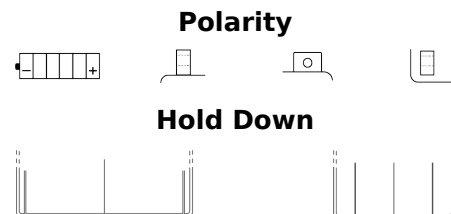

**Product overview**

Batteries for Motorcycles, ATVs, Snowmobiles, Garden

**Conventional E60-N30L-A**

Part number	E60-N30L-A
Technology	Flooded
EAN/GTIN	3661024033602
Voltage	12 V
Capacity	30 Ah
CCA	300 A
Length	185 mm
Width	130 mm
Height	170 mm
Box size	C68
Polarity	ETN 0
Terminal Type	M11
Hold Down	B0
Weights (subject of variation)	8.90 kg