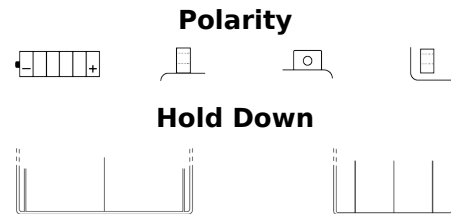

Product overview

Batteries for Motorcycles, ATVs, Snowmobiles, Garden

Conventional E60-N24L-A

Part number	E60-N24L-A
Technology	Flooded
EAN/GTIN	3661024033589
Voltage	12 V
Capacity	28 Ah
CCA	280 A
Length	185 mm
Width	125 mm
Height	175 mm
Box size	C67
Polarity	ETN 0
Terminal Type	M11
Hold Down	B0
Weights (subject of variation)	8.60 kg