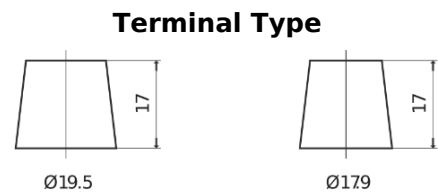

**Product overview**

Batteries for Trucks, Buses, Construction, Agriculture

**EndurancePRO EFB CX2253**

Part number	CX2253
Technology	EFB
EAN/GTIN	3661024016704
Voltage	12 V
Capacity	225.0 Ah
CCA	1150 A
Length	518 mm
Width	274 mm
Height	240 mm
Box size	D06
Polarity	ETN 3
Terminal Type	EN taper post
Hold Down	B0
Weights (subject of variation)	60.10 kg