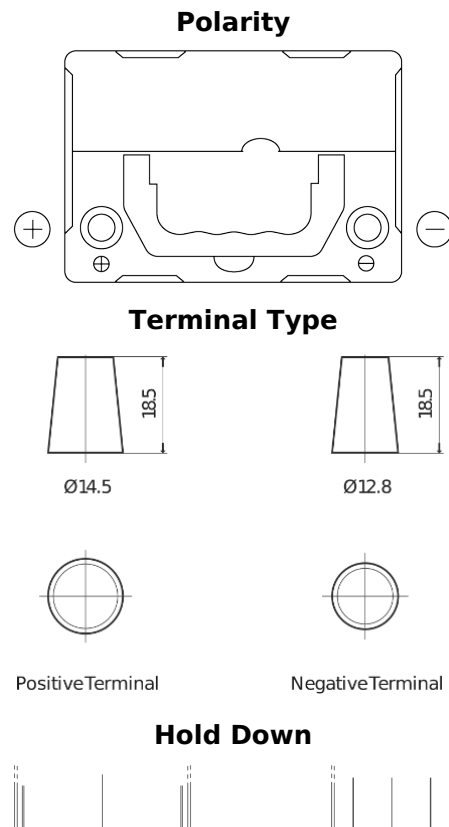

Product overview

Batteries for Cars

Excell EB357

Part number	EB357
Technology	Flooded
EAN/GTIN	3661024034340
Voltage	12 V
Capacity	35 Ah
CCA	240 A
Length	187 mm
Width	127 mm
Height	220 mm
Box size	B19
Polarity	ETN 1
Terminal Type	JIS taper post
Hold Down	B0
Weights (subject of variation)	8.90 kg