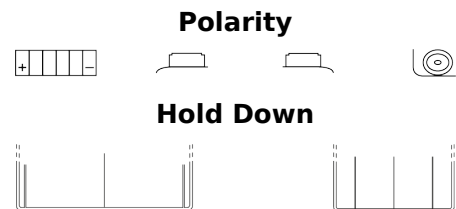

Product overview

Batteries for Motorcycles, ATVs, Snowmobiles, Garden

GEL GEL12-14

Part number	GEL12-14
Technology	GEL
EAN/GTIN	3661024035200
Voltage	12 V
Capacity	14 Ah
CCA	150 A
Length	150 mm
Width	90 mm
Height	145 mm
Box size	C56
Polarity	ETN 1
Terminal Type	Female M6
Hold Down	B0
Weights (subject of variation)	5.10 kg