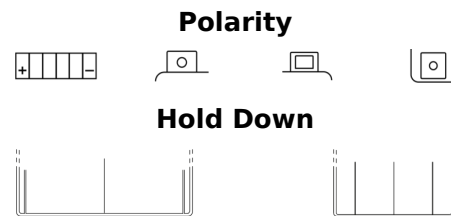

**Product overview**

Batteries for Motorcycles, ATVs, Snowmobiles, Garden

**AGM Ready AGM12-10**

Part number	AGM12-10
Technology	AGM
EAN/GTIN	3661024034012
Voltage	12 V
Capacity	10.0 Ah
CCA	150 A
Length	150 mm
Width	90 mm
Height	130 mm
Box size	C55
Polarity	ETN 1
Terminal Type	M04
Hold Down	B0
Weights (subject of variation)	3.90 kg