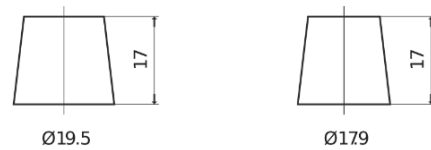

Product overview

Batteries for Trucks, Buses, Construction, Agriculture

PowerPRO Agri&Construction CJ1952

Part number	CJ1952
Technology	Flooded
EAN/GTIN	3661024016865
Voltage	6 V
Capacity	195.0 Ah
CCA	1000 A
Length	335 mm
Width	175 mm
Height	239 mm
Box size	MT5
Polarity	ETN 0
Terminal Type	EN taper post
Hold Down	B1
Weights (subject of variation)	23.30 kg

Polarity

Terminal Type