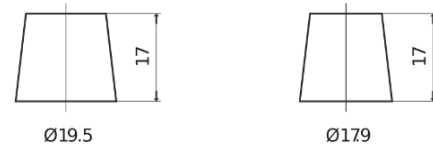

Product overview

Batteries for Trucks, Buses, Construction, Agriculture

PowerPRO Agri&Construction CJ1652

Part number	CJ1652
Technology	Flooded
EAN/GTIN	3661024016858
Voltage	6 V
Capacity	165.0 Ah
CCA	900 A
Length	335 mm
Width	175 mm
Height	239 mm
Box size	MT5
Polarity	ETN 0
Terminal Type	EN taper post
Hold Down	B1
Weights (subject of variation)	21.80 kg

Polarity

Terminal Type